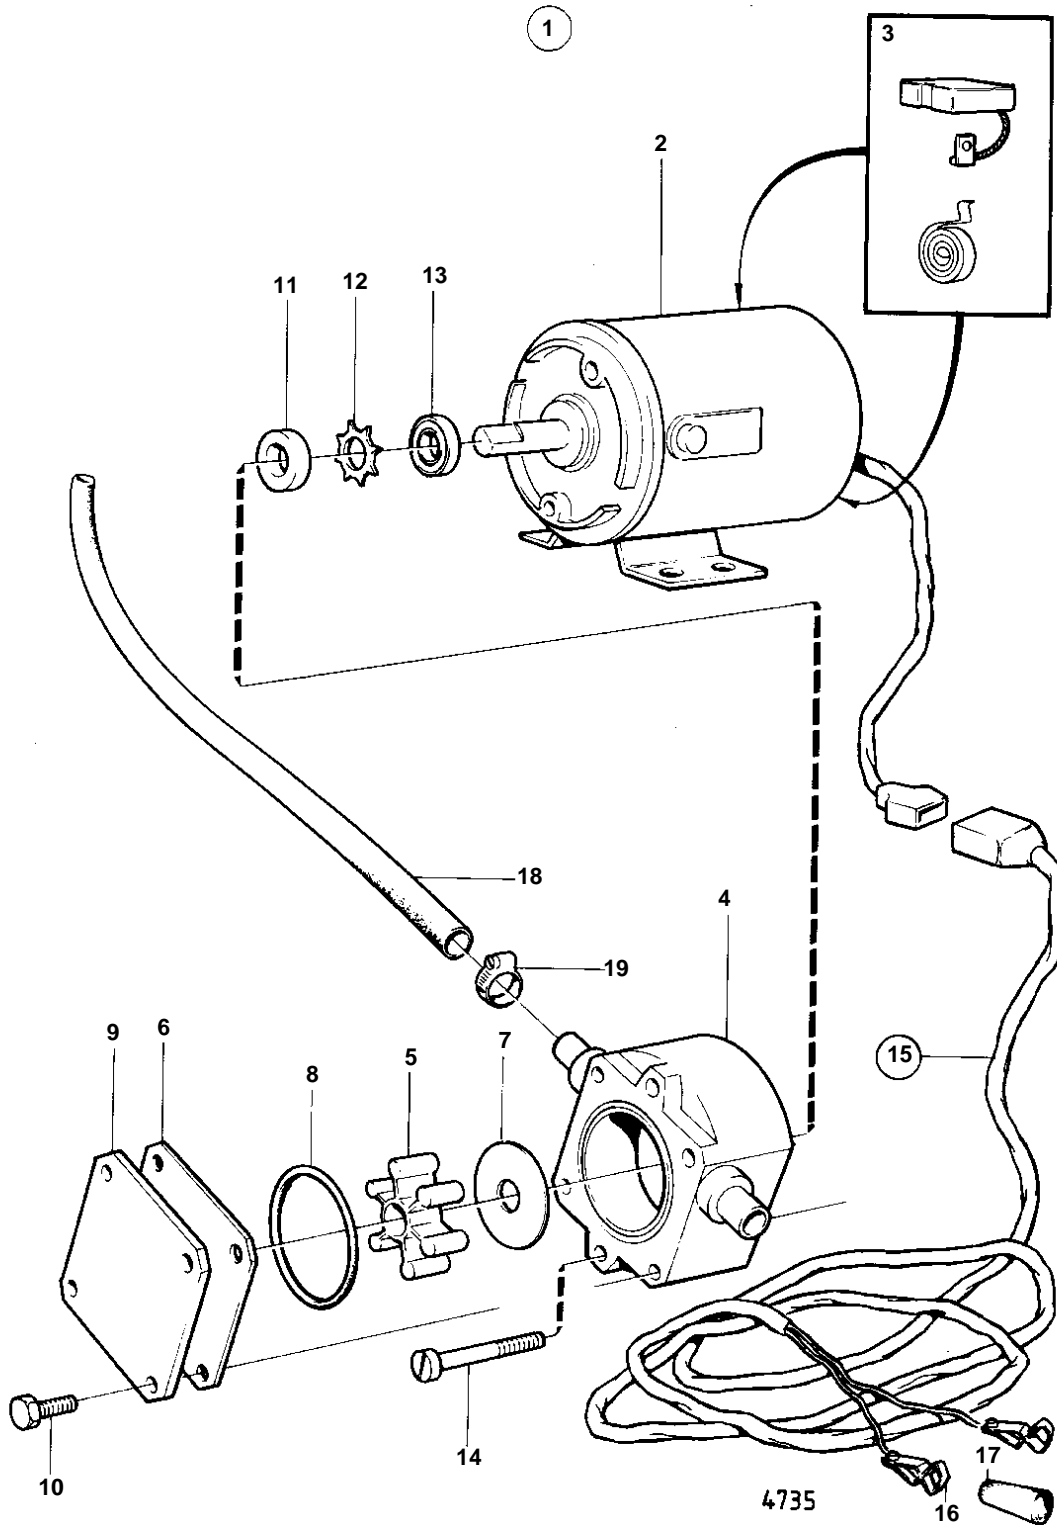

AQ200D, AQ200F

AQ200D, AQ200F

REF	PART NO.	QTY	DESCRIPTION	NOTES
1	843114	1	Oil bilge pump	12V
2		1	· EL MOTOR	12V
3		2	· Carbon brush set	
4		1	· Pump housing	
5		1	· IMPELLER	
6	844017	1	· Wear washer	
7	844016	1	· Wear washer	
8		1	· O-RING	
9	844018	1	· Cardboard tube	
10	844021	4	· Screw	
11		1	· SEAL RING	
12		1	· LOCK WASHER	
13	844019	1	· Oil deflector ring	
14	844020	2	· Screw	
15	843113	1	Cable trunk	
16		1	· BATTERY TERMINAL	REPLACED BY 1EA 844280,1EA 844278, +
		1	· BATTERY TERMINAL	REPLACED BY 1EA 844280,1EA 844279,
	844280	2	· Clip	LATE TYPE
17		1	· Isolation	LATE TYPE BLACK
		1	· Isolation	LATE TYPE RED
18		X		L = 3000 MM
19	943471	3	Hose clamp	
	844022	1	Impeller kit	